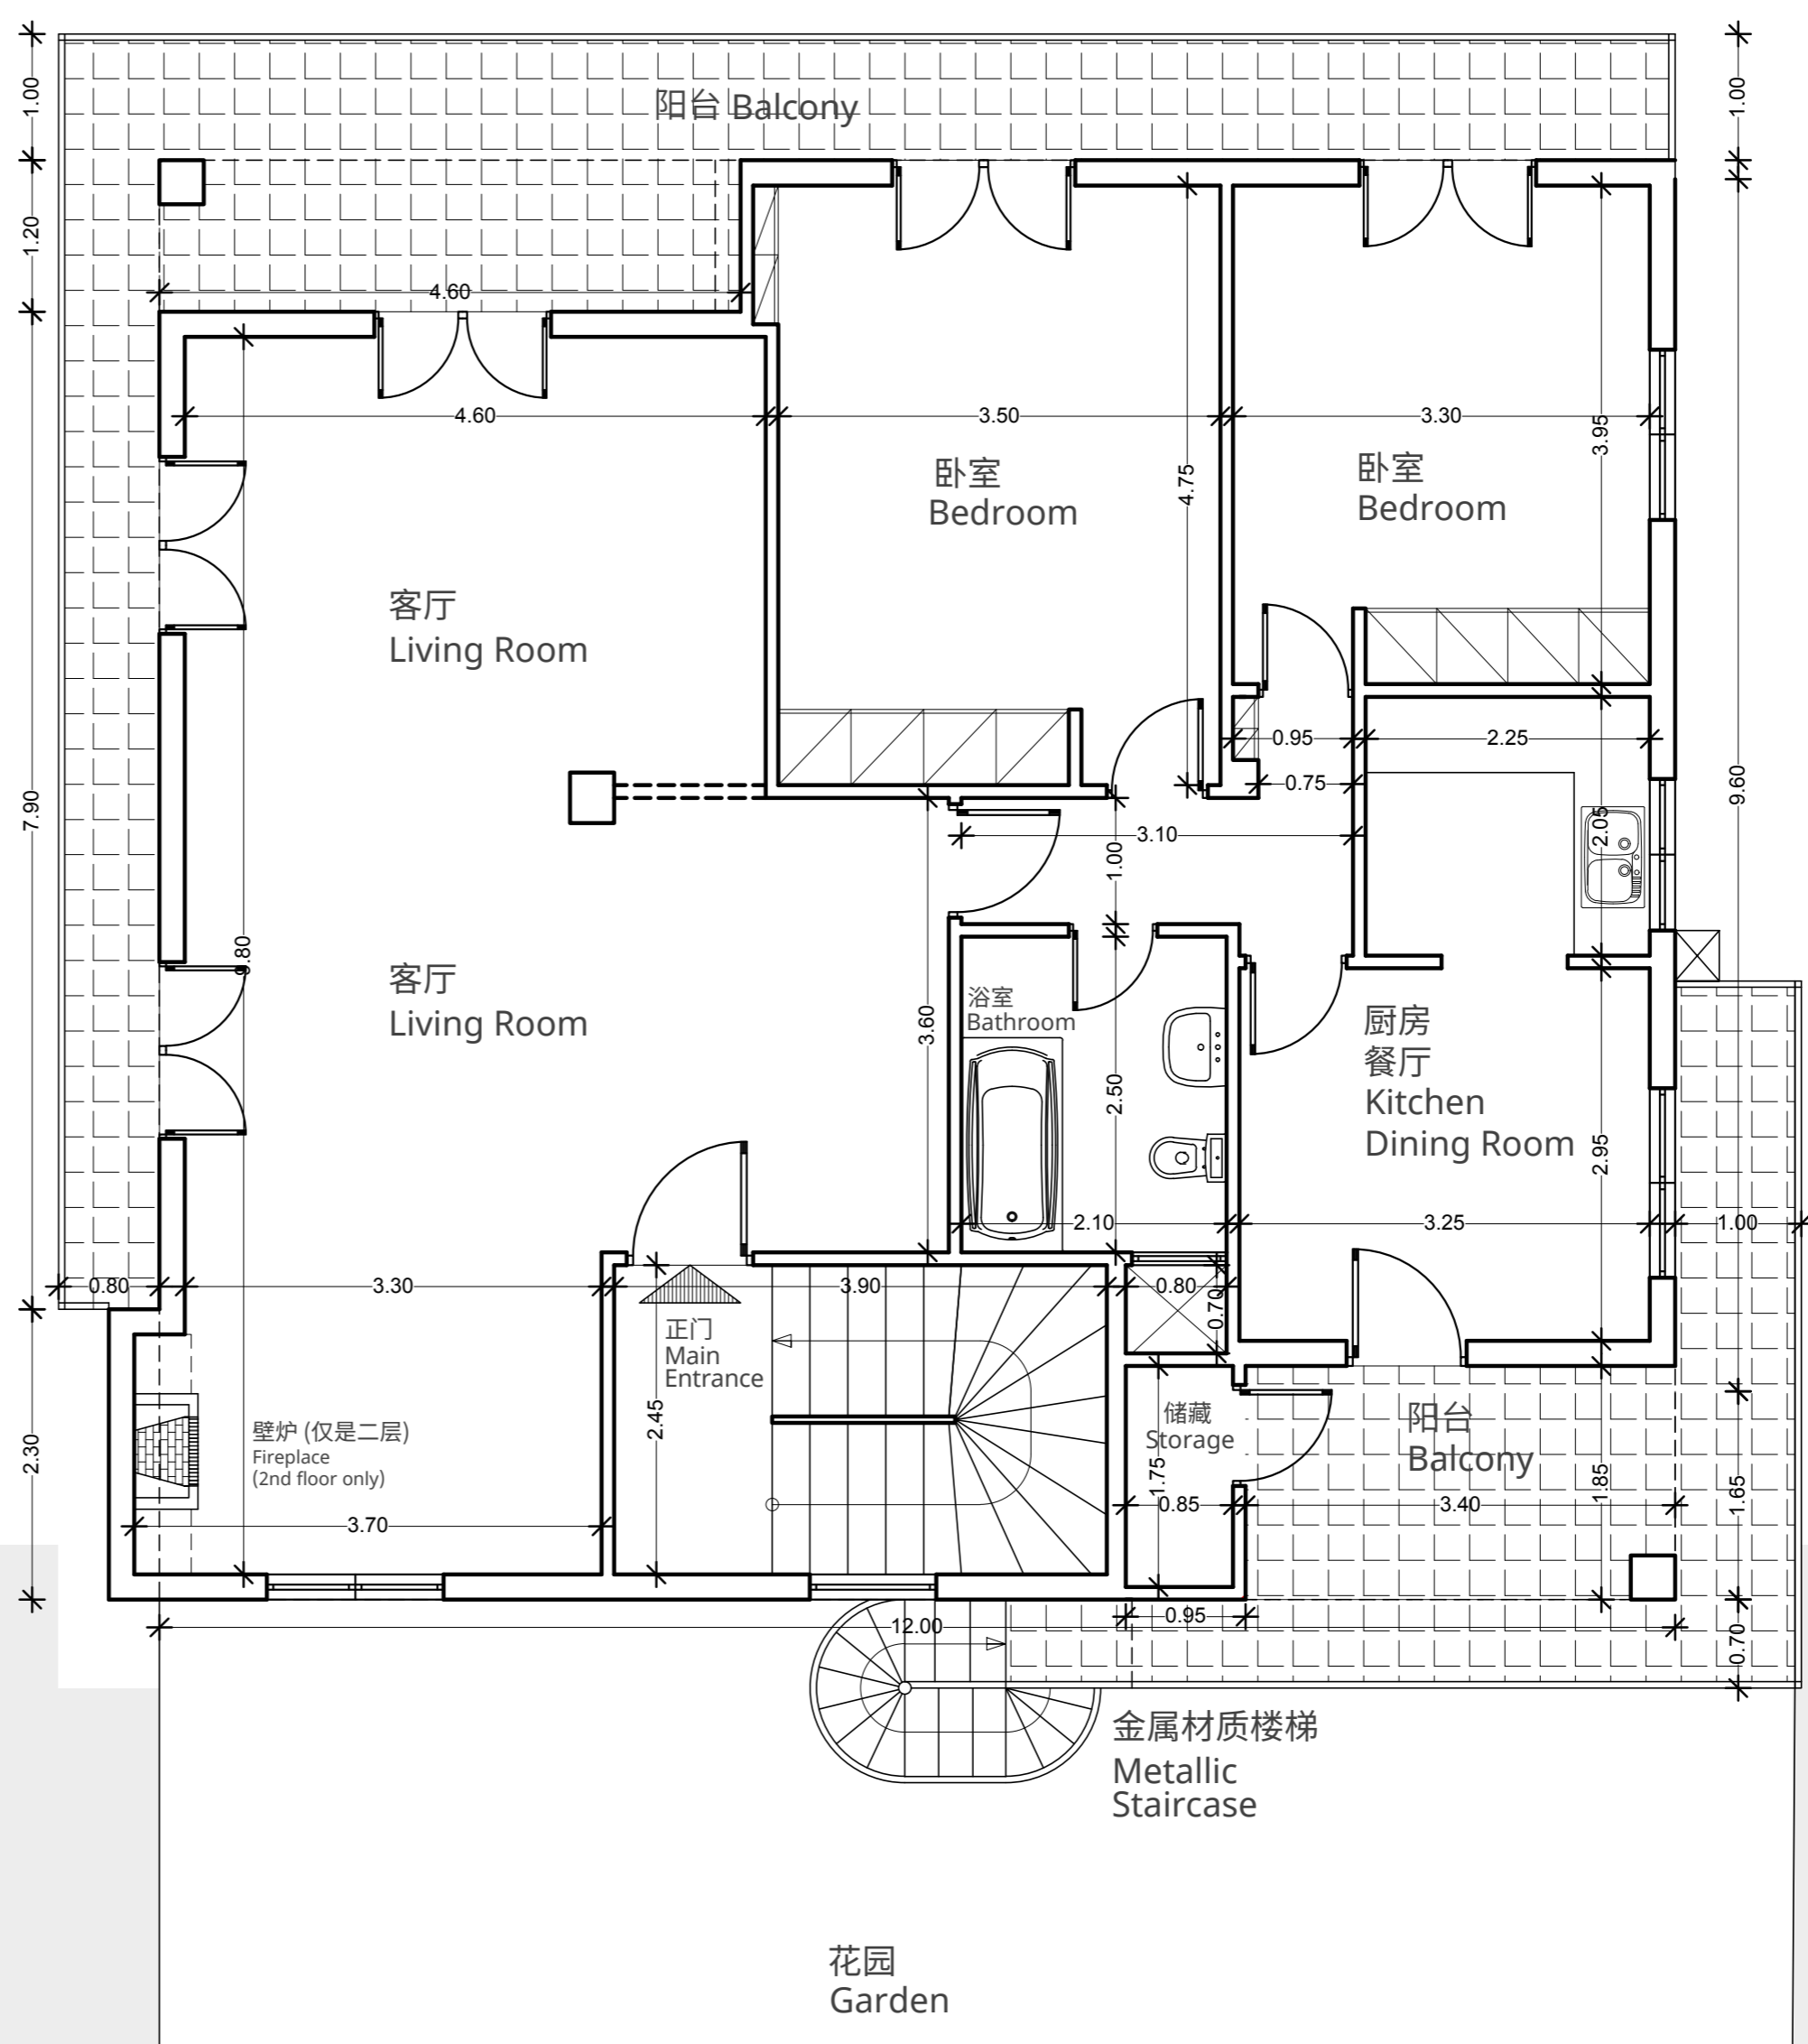

肯达尔住宅

KENDALL

RESIDENCES

地下室平面图

BASEMENT FLOOR PLAN

All measurements are approximate
所有的测量都是大约值

肯达尔住宅

KENDALL

RESIDENCES

底层户型图

GROUND FLOOR FLOOR PLAN

All measurements are approximate
所有的测量都是大约值

肯达尔住宅

KENDALL

RESIDENCES

一层和二层户型图

1st&2nd FLOORS FLOOR PLANS

All measurements are approximate
所有的测量都是大约值

肯达尔住宅

KENDALL

RESIDENCES

阳台户型图

TERRACE

FLOOR PLAN