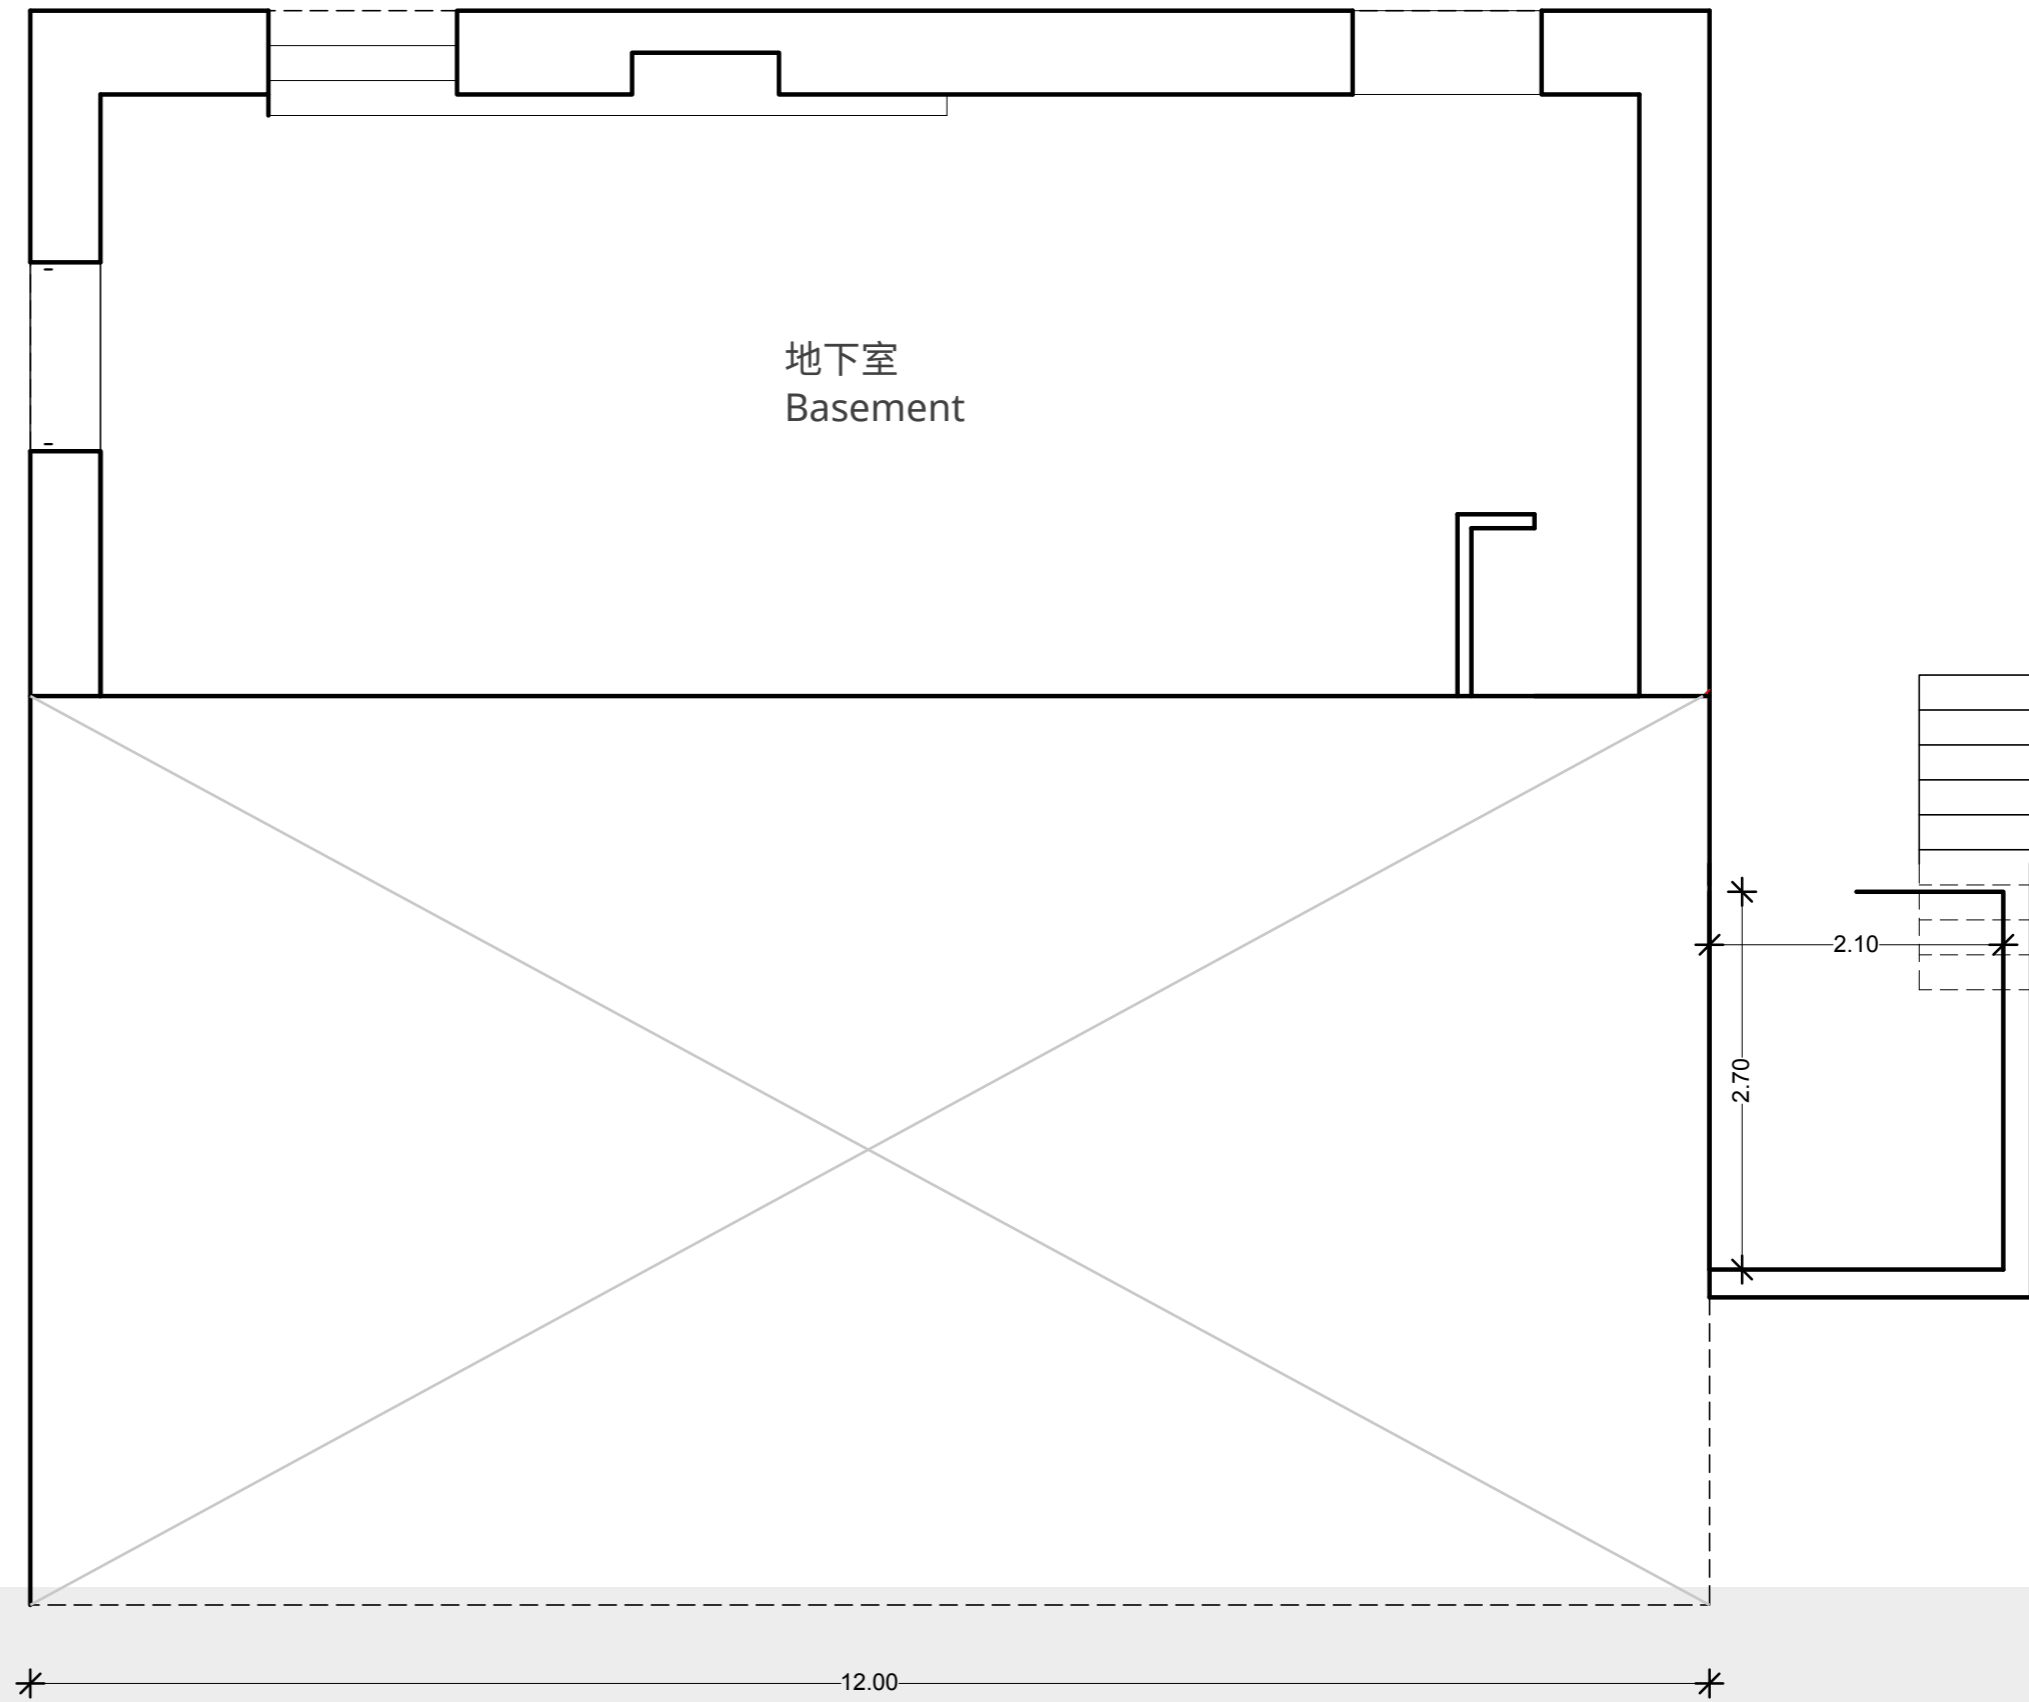

肯达尔住宅

KENDALL

RESIDENCES

地下室平面图

BASEMENT FLOOR PLAN

All measurements are approximate
所有的测量都是大约值

肯达尔住宅

KENDALL

RESIDENCES

底层户型图

GROUND FLOOR FLOOR PLAN

All measurements are approximate
所有的测量都是大约值

肯达尔住宅

KENDALL

RESIDENCES

一层和二层户型图

1st&2nd FLOORS FLOOR PLANS

All measurements are approximate
所有的测量都是大约值

肯达尔住宅

KENDALL

RESIDENCES

阳台户型图

TERRACE

FLOOR PLAN