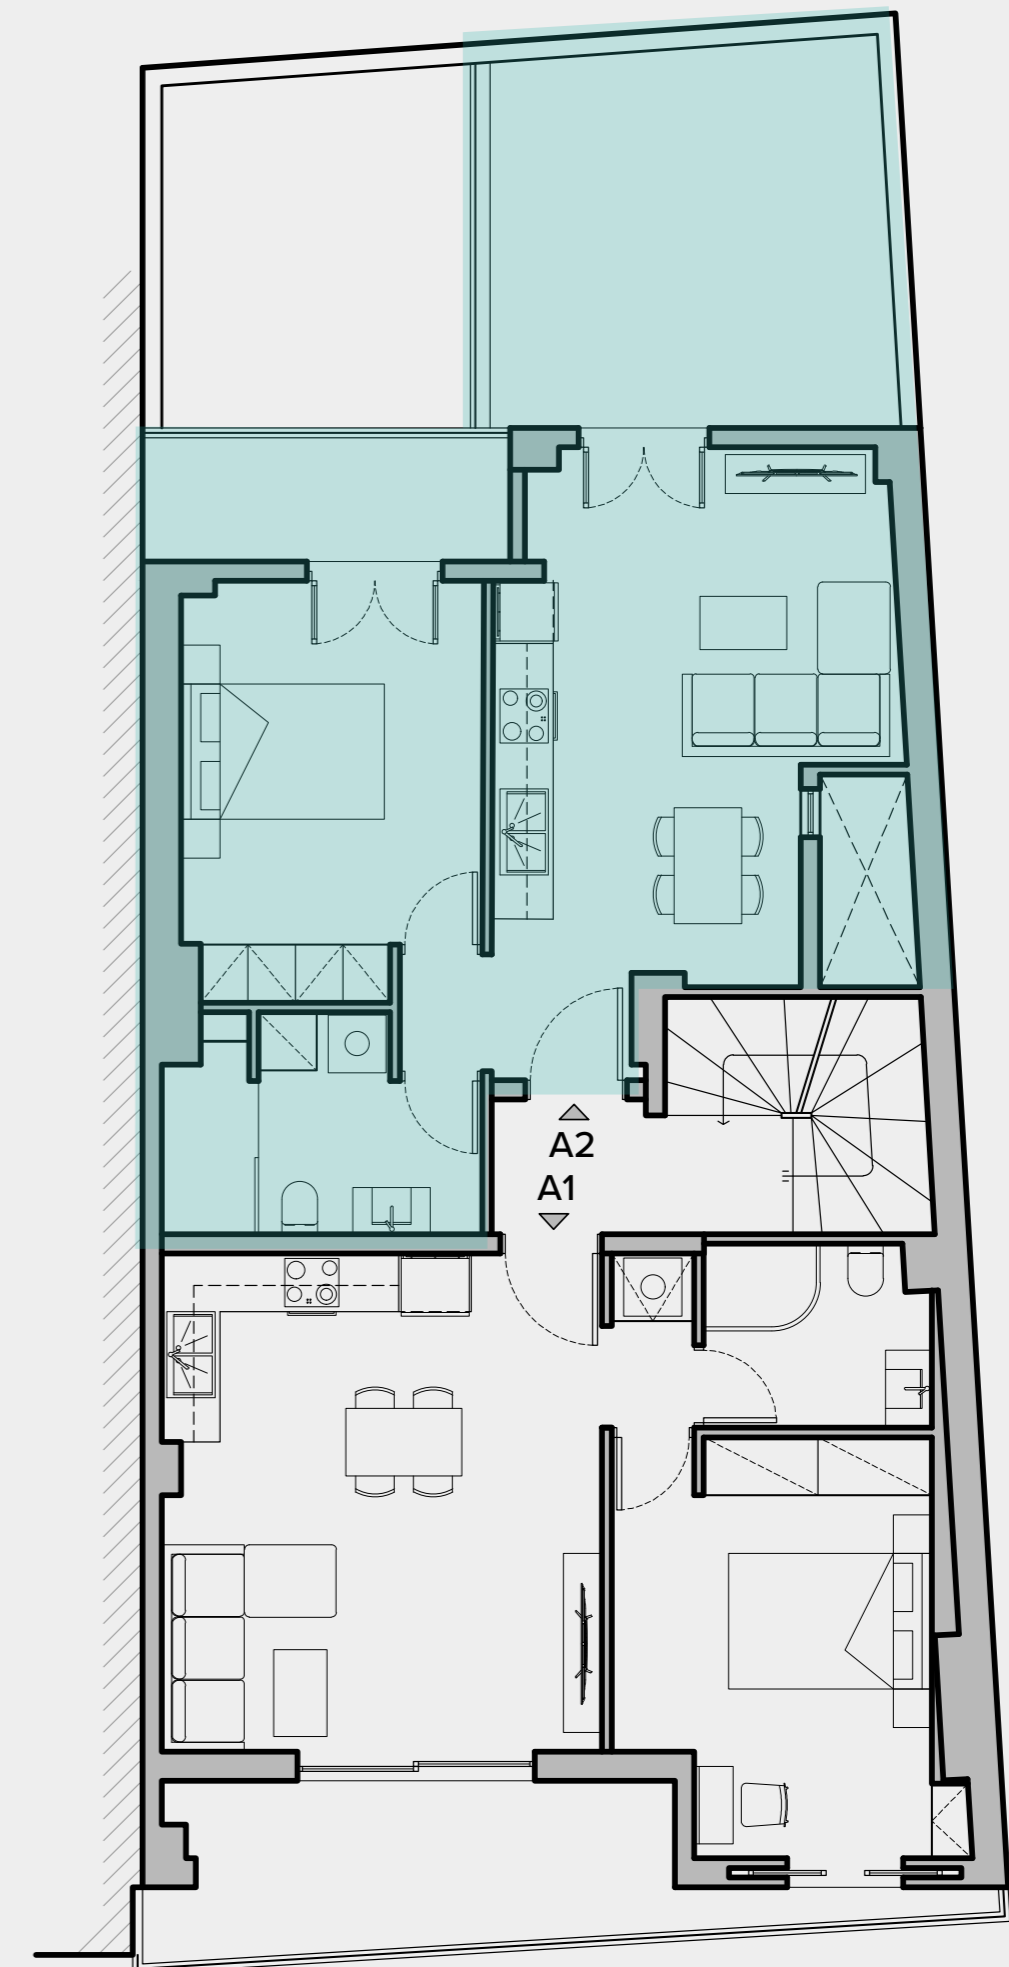

Ground Floor

- Communal Area
- Parking spots
- Mechanical Room
- Storage

1st Floor

ID	ORIENTATION	APARTMENT AREA SIZE	BALCONY AREA SIZE	STORAGE	PARKING
A1	NE (Feidiou street)	52m ²	11m ²	YES	-
A2	SW	51m ²	22m ²	-	YES

PARODOS FEIDIOU STR.

1st Floor

ID	ORIENTATION	APARTMENT AREA SIZE	BALCONY AREA SIZE	STORAGE	PARKING
A1	NE (Feidiou street)	52m ²	11m ²	YES	-
A2	SW	51m ²	22m ²	-	YES

PARODOS FEIDIOU STR.

2nd Floor

ID	ORIENTATION	APARTMENT AREA SIZE	BALCONY AREA SIZE	STORAGE	PARKING
B1	NE (Feidiou street)	52m ²	16m ²	YES	-
B2	SW	51m ²	3,7m ²	-	YES

PARODOS FEIDIOU STR.

2nd Floor

ID	ORIENTATION	APARTMENT AREA SIZE	BALCONY AREA SIZE	STORAGE	PARKING
B1	NE (Feidiou street)	52m ²	16m ²	YES	-
B2	SW	51m ²	3,7m ²	-	YES

PARODOS FEIDIOU STR.

3rd Floor

ID	ORIENTATION	APARTMENT AREA SIZE	BALCONY AREA SIZE	STORAGE	PARKING
C1	NE & SW	58m ²	61m ²	-	YES