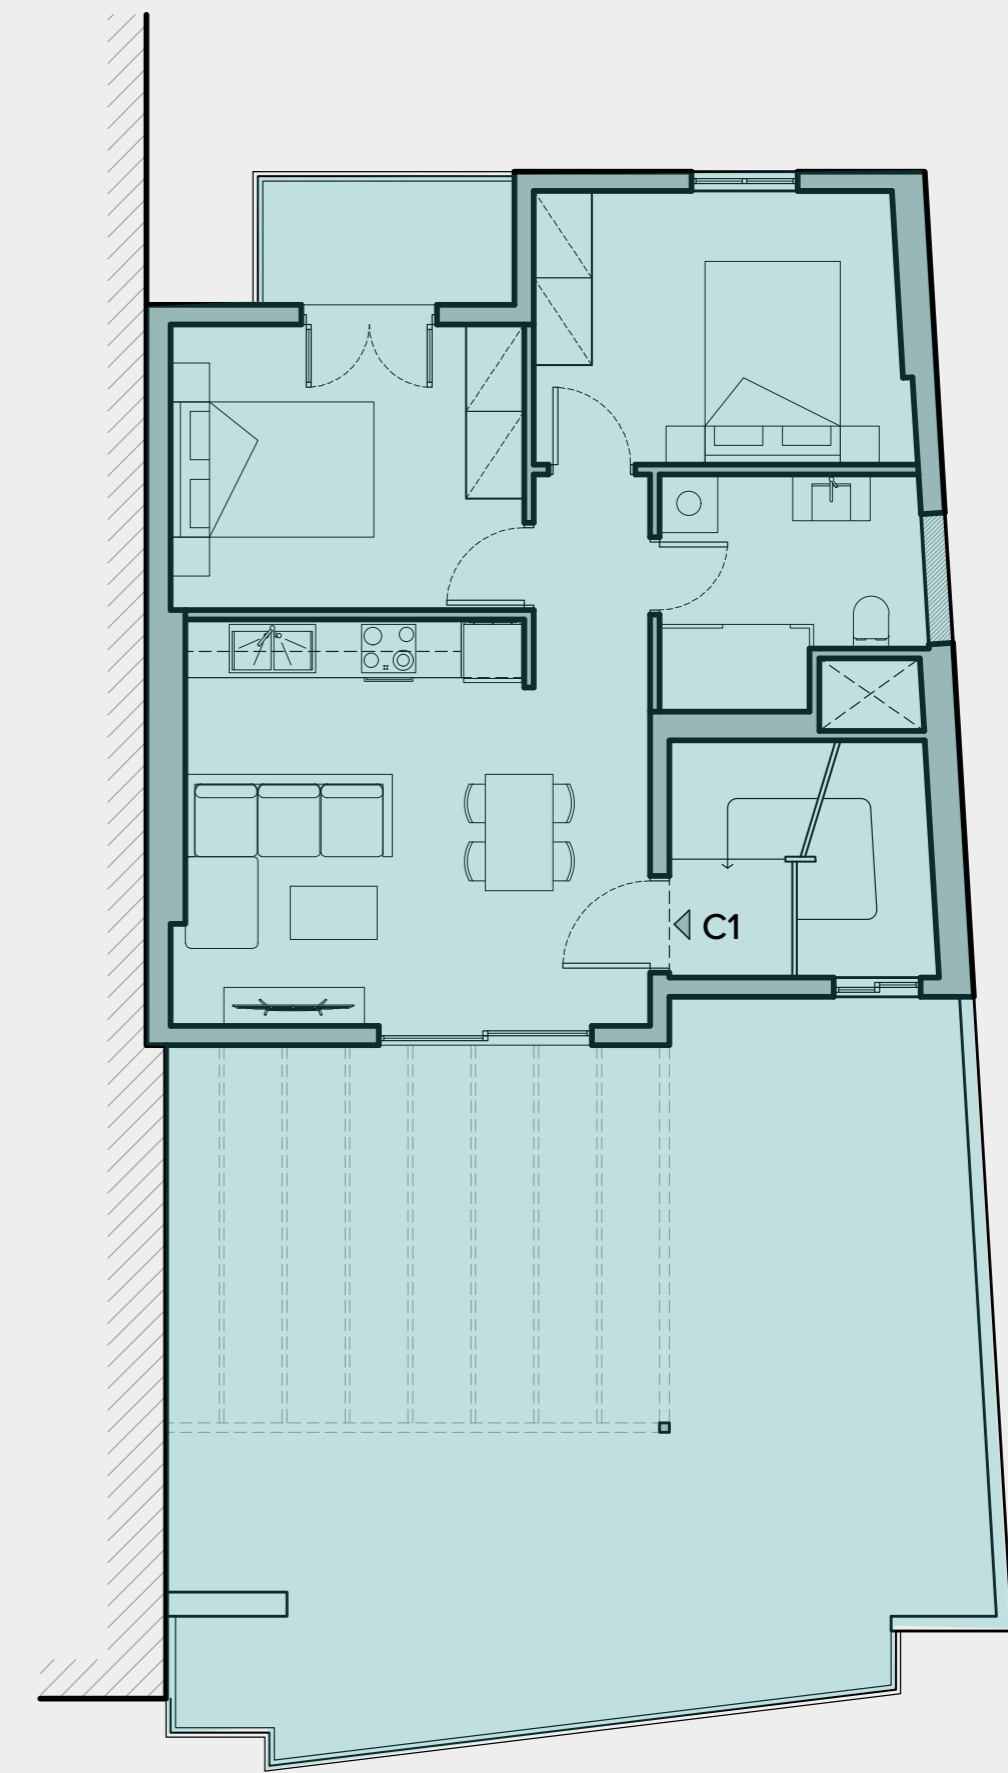

Ground Floor

- Communal Area
- Parking spots
- Mechanical Room
- Storage

1st Floor

ID	ORIENTATION	APARTMENT AREA SIZE	BALCONY AREA SIZE	STORAGE	PARKING
A1	NE (Feidiou street)	52m ²	11m ²	YES	-
A2	SW	51m ²	22m ²	-	YES

PARODOS FEIDIOU STR.

1st Floor

ID	ORIENTATION	APARTMENT AREA SIZE	BALCONY AREA SIZE	STORAGE	PARKING
A1	NE (Feidiou street)	52m ²	11m ²	YES	-
A2	SW	51m ²	22m ²	-	YES

PARODOS FEIDIOU STR.

2nd Floor

ID	ORIENTATION	APARTMENT AREA SIZE	BALCONY AREA SIZE	STORAGE	PARKING
B1	NE (Feidiou street)	52m ²	16m ²	YES	-
B2	SW	51m ²	3,7m ²	-	YES

PARODOS FEIDIOU STR.

2nd Floor

ID	ORIENTATION	APARTMENT AREA SIZE	BALCONY AREA SIZE	STORAGE	PARKING
B1	NE (Feidiou street)	52m ²	16m ²	YES	-
B2	SW	51m ²	3,7m ²	-	YES

PARODOS FEIDIOU STR.

3rd Floor

ID	ORIENTATION	APARTMENT AREA SIZE	BALCONY AREA SIZE	STORAGE	PARKING
C1	NE & SW	58m ²	61m ²	-	YES