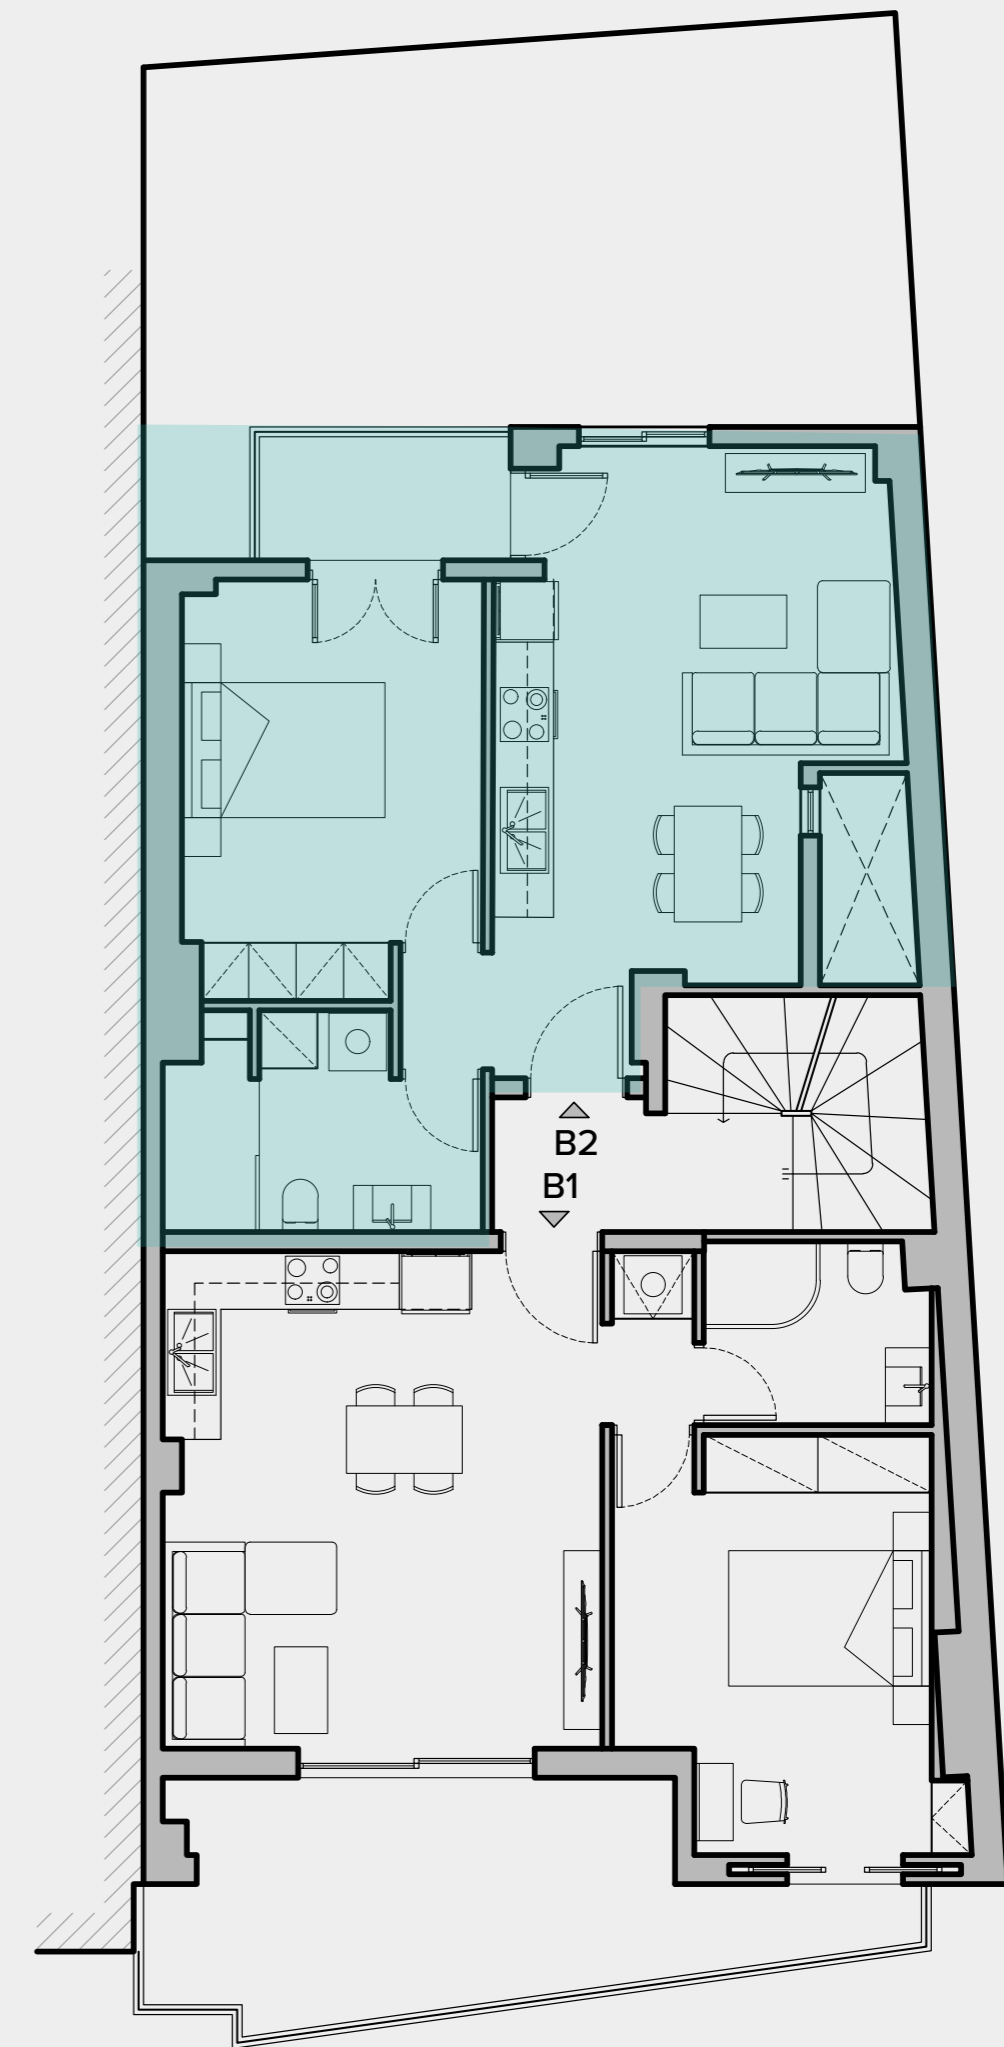

Ground Floor

- Communal Area
- Parking spots
- Mechanical Room
- Storage

1st Floor

ID	ORIENTATION	APARTMENT AREA SIZE	BALCONY AREA SIZE	STORAGE	PARKING
A1	NE (Feidiou street)	52m ²	11m ²	YES	-
A2	SW	51m ²	22m ²	-	YES

PARODOS FEIDIOU STR.

1st Floor

ID	ORIENTATION	APARTMENT AREA SIZE	BALCONY AREA SIZE	STORAGE	PARKING
A1	NE (Feidiou street)	52m ²	11m ²	YES	-
A2	SW	51m ²	22m ²	-	YES

PARODOS FEIDIOU STR.

2nd Floor

ID	ORIENTATION	APARTMENT AREA SIZE	BALCONY AREA SIZE	STORAGE	PARKING
B1	NE (Feidiou street)	52m ²	16m ²	YES	-
B2	SW	51m ²	3,7m ²	-	YES

PARODOS FEIDIOU STR.

2nd Floor

ID	ORIENTATION	APARTMENT AREA SIZE	BALCONY AREA SIZE	STORAGE	PARKING
B1	NE (Feidiou street)	52m ²	16m ²	YES	-
B2	SW	51m ²	3,7m ²	-	YES

PARODOS FEIDIOU STR.

3rd Floor

ID	ORIENTATION	APARTMENT AREA SIZE	BALCONY AREA SIZE	STORAGE	PARKING
C1	NE & SW	58m ²	61m ²	-	YES