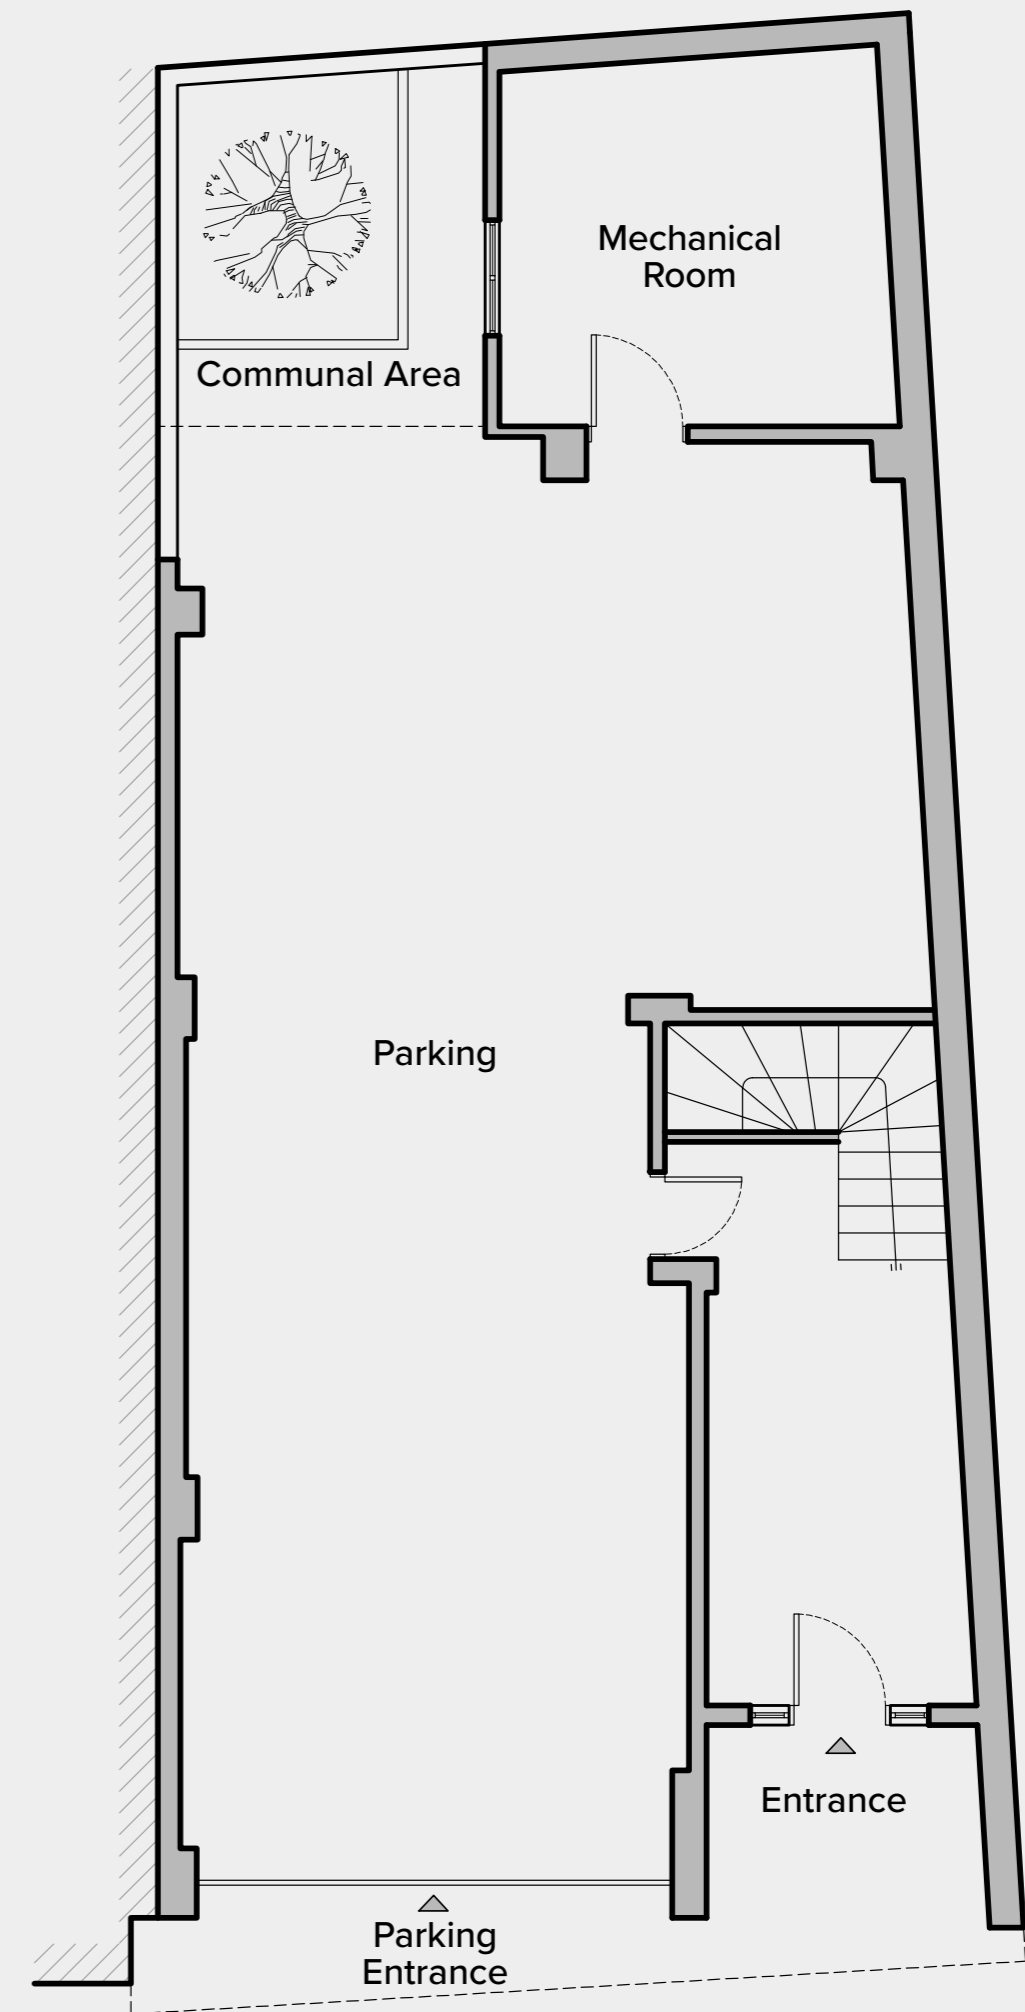

Ground Floor

- Communal Area
- Parking spots
- Mechanical Room
- Storage

1st Floor

ID	ORIENTATION	APARTMENT AREA SIZE	BALCONY AREA SIZE	STORAGE	PARKING
A1	NE (Feidiou street)	52m ²	11m ²	YES	-
A2	SW	51m ²	22m ²	-	YES

PARODOS FEIDIOU STR.

1st Floor

ID	ORIENTATION	APARTMENT AREA SIZE	BALCONY AREA SIZE	STORAGE	PARKING
A1	NE (Feidiou street)	52m ²	11m ²	YES	-
A2	SW	51m ²	22m ²	-	YES

PARODOS FEIDIOU STR.

2nd Floor

ID	ORIENTATION	APARTMENT AREA SIZE	BALCONY AREA SIZE	STORAGE	PARKING
B1	NE (Feidiou street)	52m ²	16m ²	YES	-
B2	SW	51m ²	3,7m ²	-	YES

PARODOS FEIDIOU STR.

2nd Floor

ID	ORIENTATION	APARTMENT AREA SIZE	BALCONY AREA SIZE	STORAGE	PARKING
B1	NE (Feidiou street)	52m ²	16m ²	YES	-
B2	SW	51m ²	3,7m ²	-	YES

PARODOS FEIDIOU STR.

3rd Floor

ID	ORIENTATION	APARTMENT AREA SIZE	BALCONY AREA SIZE	STORAGE	PARKING
C1	NE & SW	58m ²	61m ²	-	YES